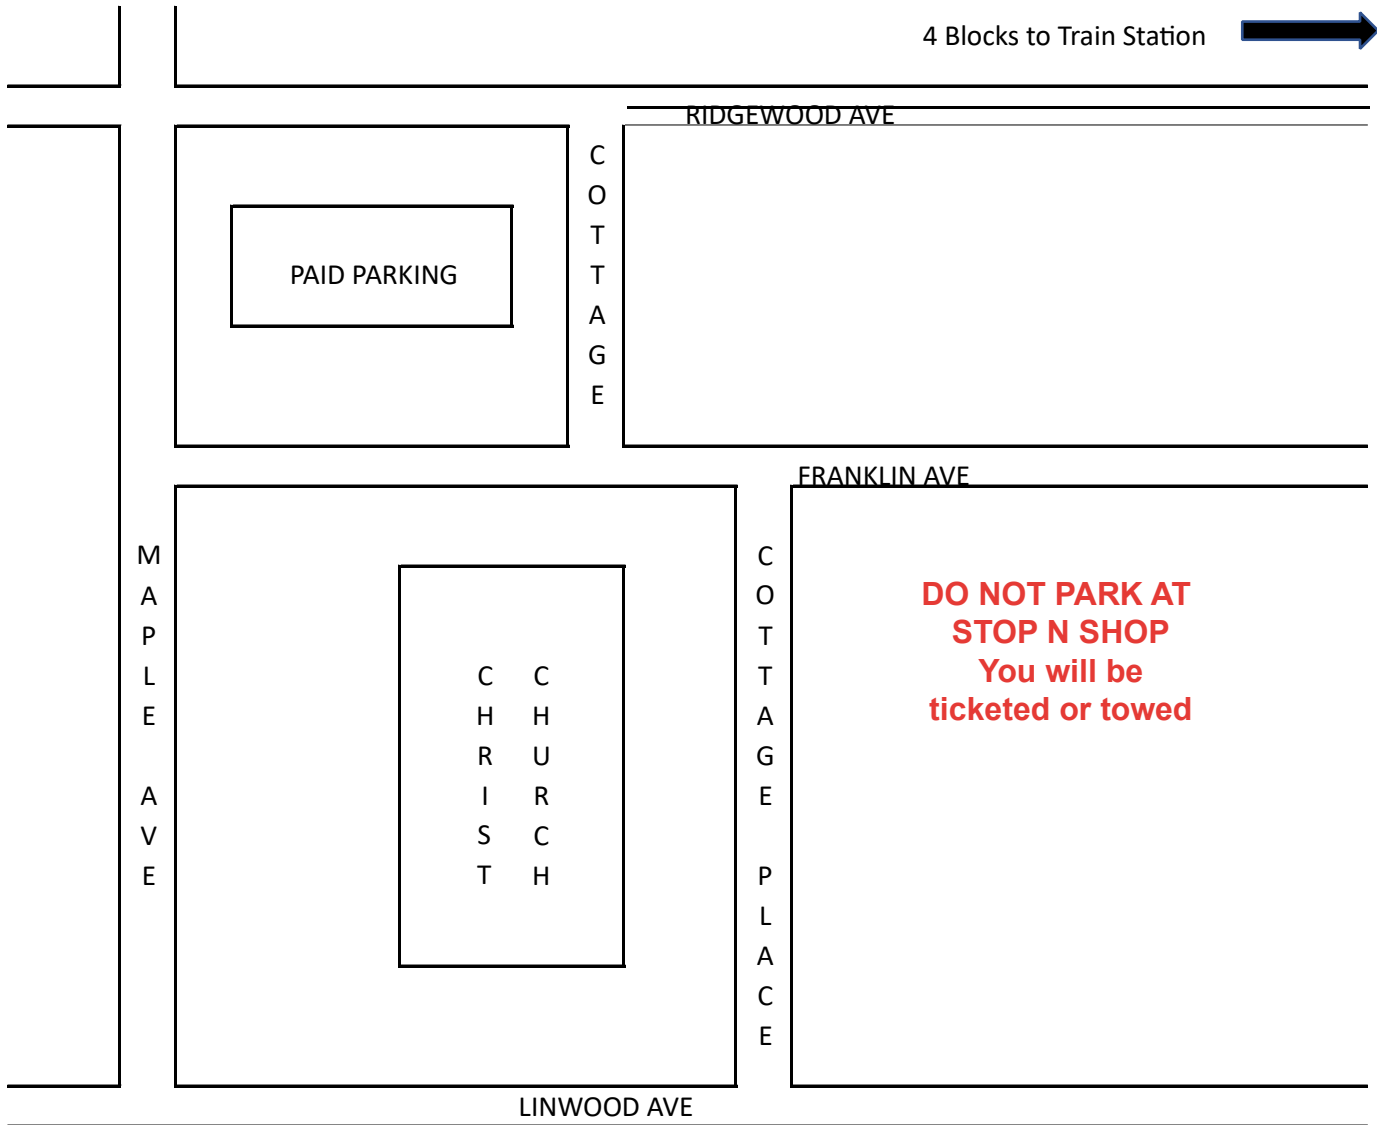

Game Site Phone:
(551) 427-6753

For more information:
www.bridge-njba.org

Save the Date!
Unit 106 Sectional
Nov 8-10, 2024
Ridgewood, NJ

**Parking Options - Unit 106 Sectional
Christ Church, 105 Cottage Place**

4 Blocks to Train Station

**FREE parking
5-minute walk**

Parking Locations

Cottage Place - 3-Hour Street Parking

Bethlehem Church - Linwood Avenue

Paid Parking (Free on Sunday)