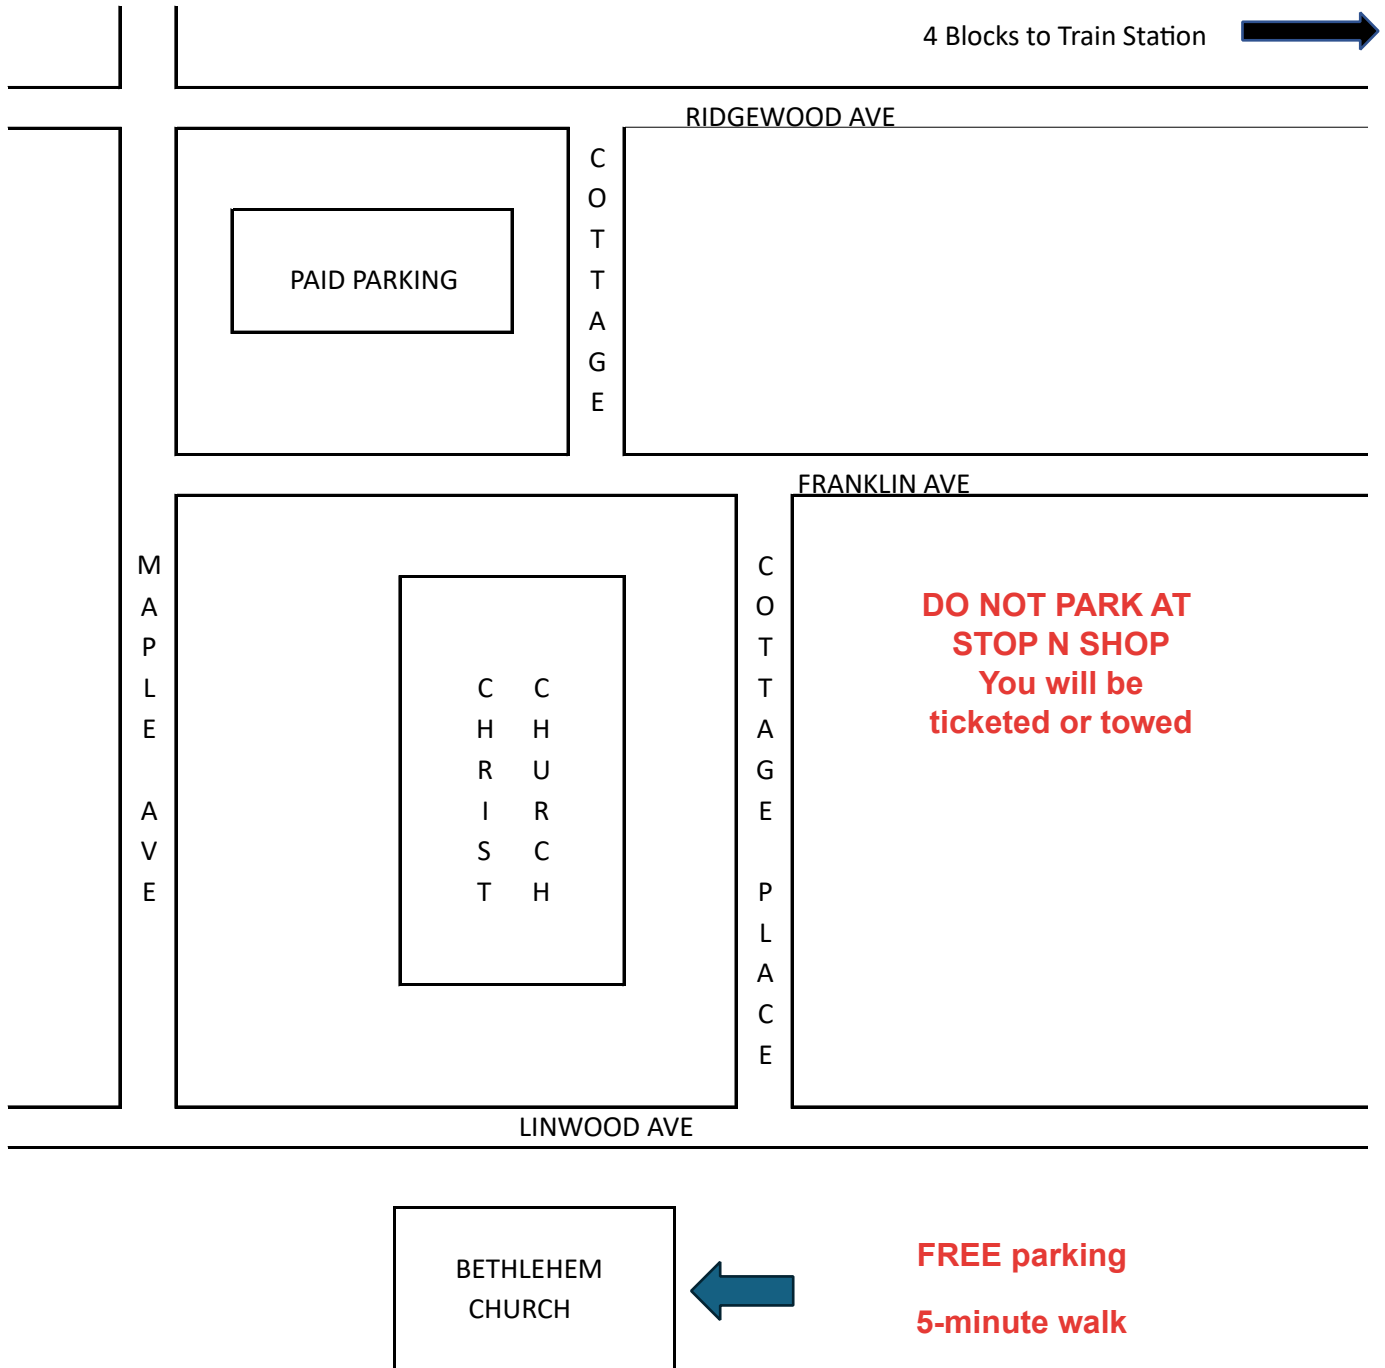

**Parking Options for Unit 106 Sectional
Christ Church, 105 Cottage Place***

Parking Locations

- Cottage Place - 3-Hour Street Parking
- Bethlehem Church - Linwood Avenue
- Paid Parking (Free on Sunday)

*Short walk from Ridgewood train station